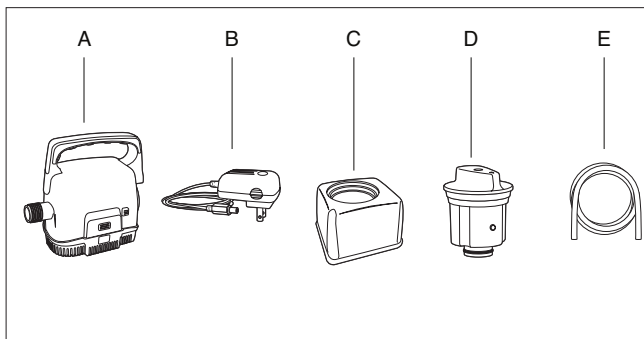

The AquaCharge™ Includes:

Submersible Pump and 2.45 m (8')

Battery and Charging Station

Specifications

Litres (water) per charge	Approximately 757 litres (200 gal.)
Charge Time	Approximately 12 hours
Voltage	9.6 volt
Port Size Outlet	Standard garden hose

Packaging Specifications

Weight	1.63 kg (3.6 lbs)
Dimensions	23.8 cm x 11.75 cm x 32.1 cm
Master Pack Size	4 units
Master Pack Weight	6.5 kg (14.4 lbs)
Master Pack Dimensions	47 cm x 32.39 cm x 26 cm

Kit Includes