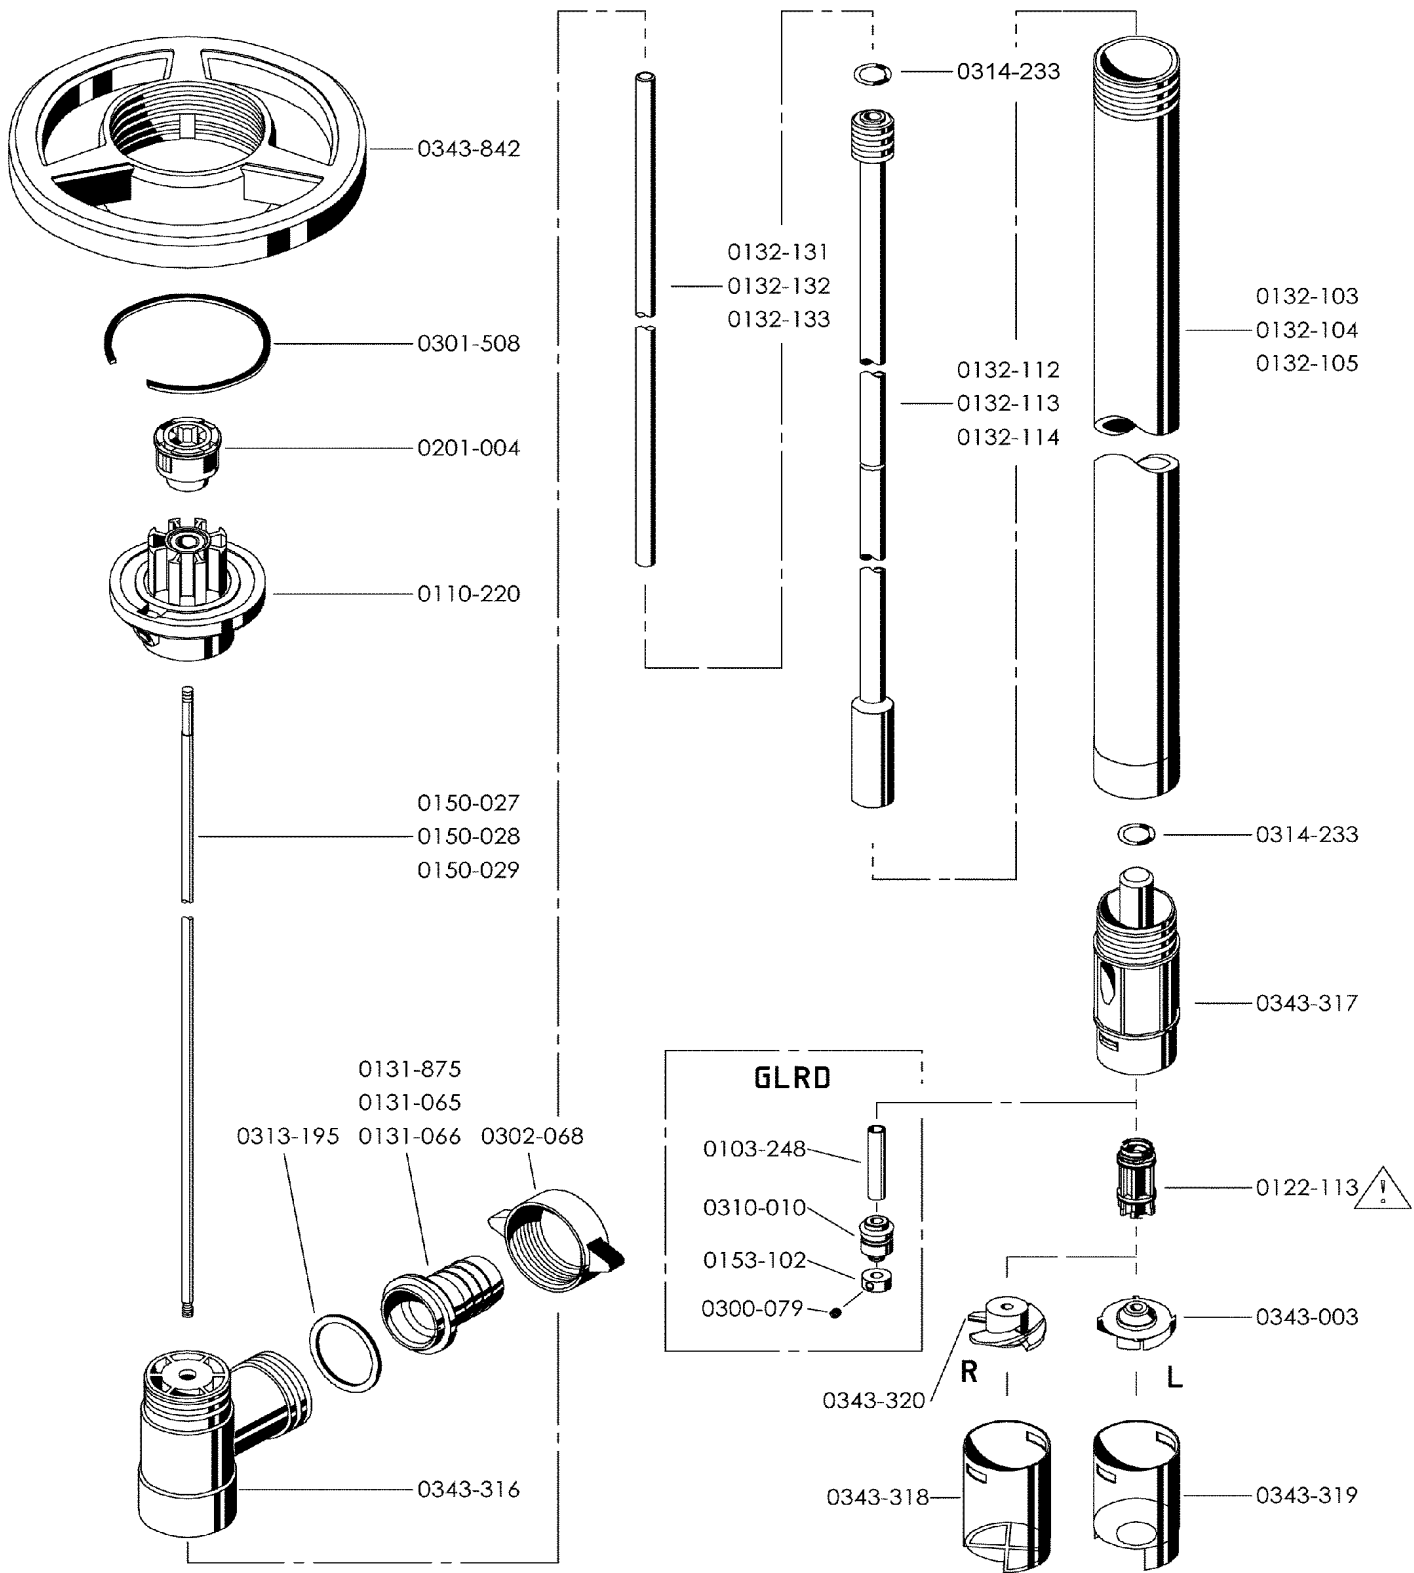

Pumpwerk Alu 41
Alle Varianten
Techn. Stand 03/01

Pump Tube Alu 41
All variations
State of art 03/01