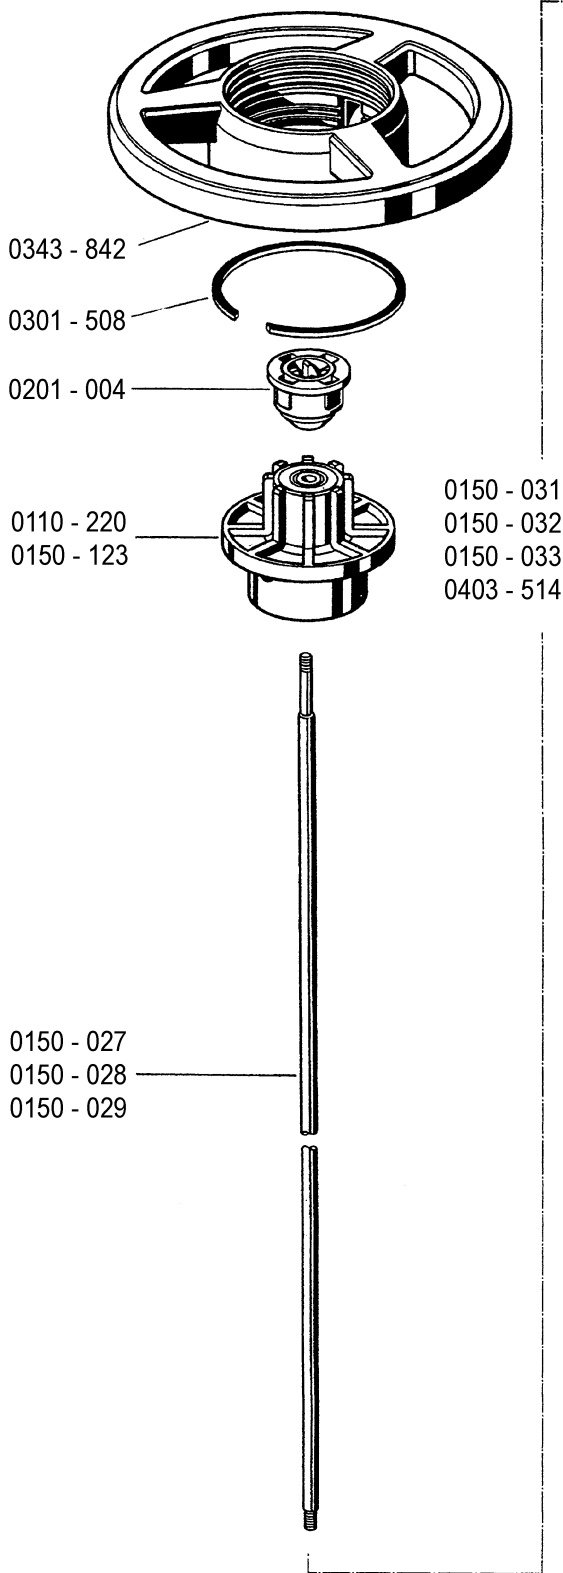

Pumpwerk Niro 41-R DL
Pumpwerk Niro 41-L DL

Techn. Stand 04/03

Pump Tube SS 41-R SL
Pump Tube SS 41-L SL

State of art 04/03

0150z000