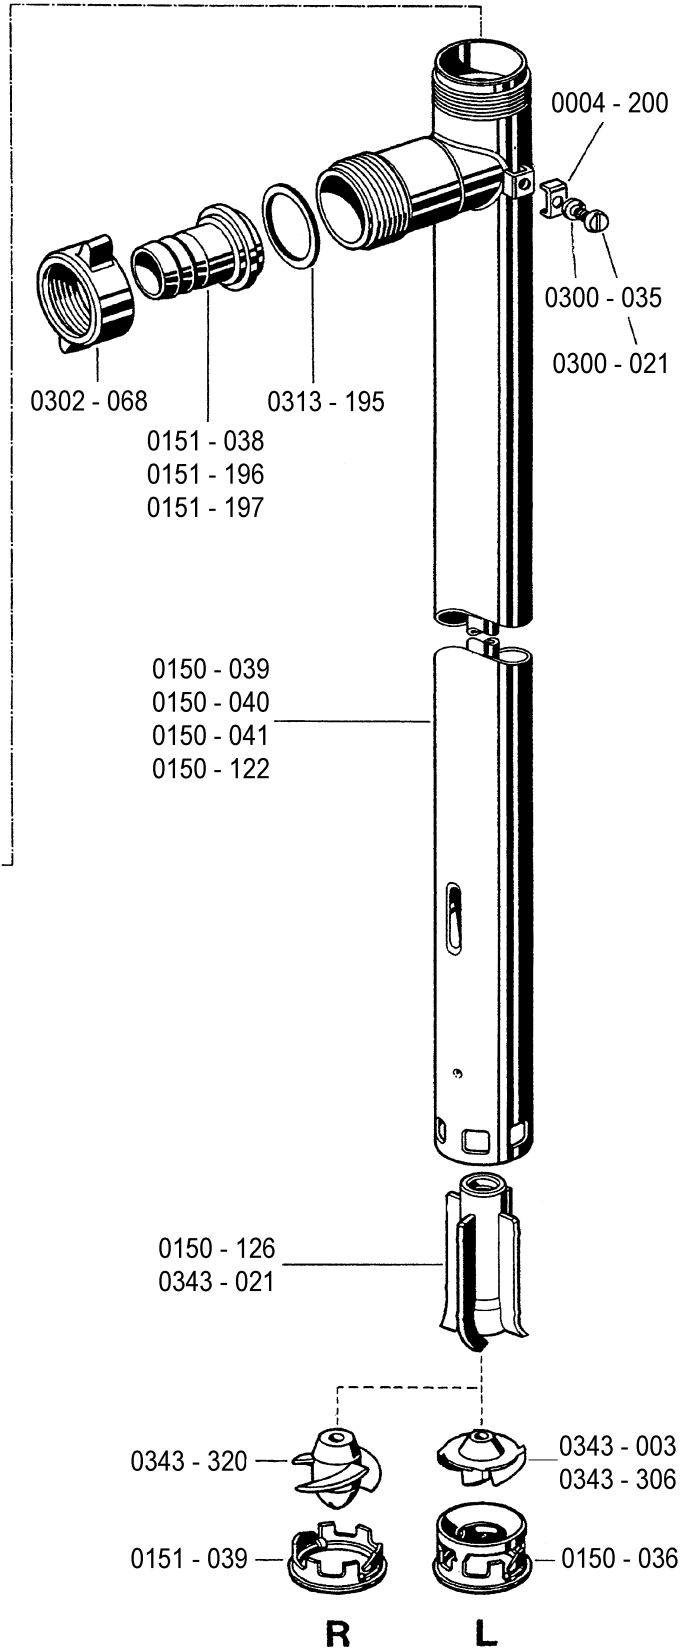

Pumpwerk Niro 41-R DL
Pumpwerk Niro 41-L DL

Techn. Stand 04/03

Pump Tube SS 41-R SL
Pump Tube SS 41-L SL

State of art 04/03

0150z000